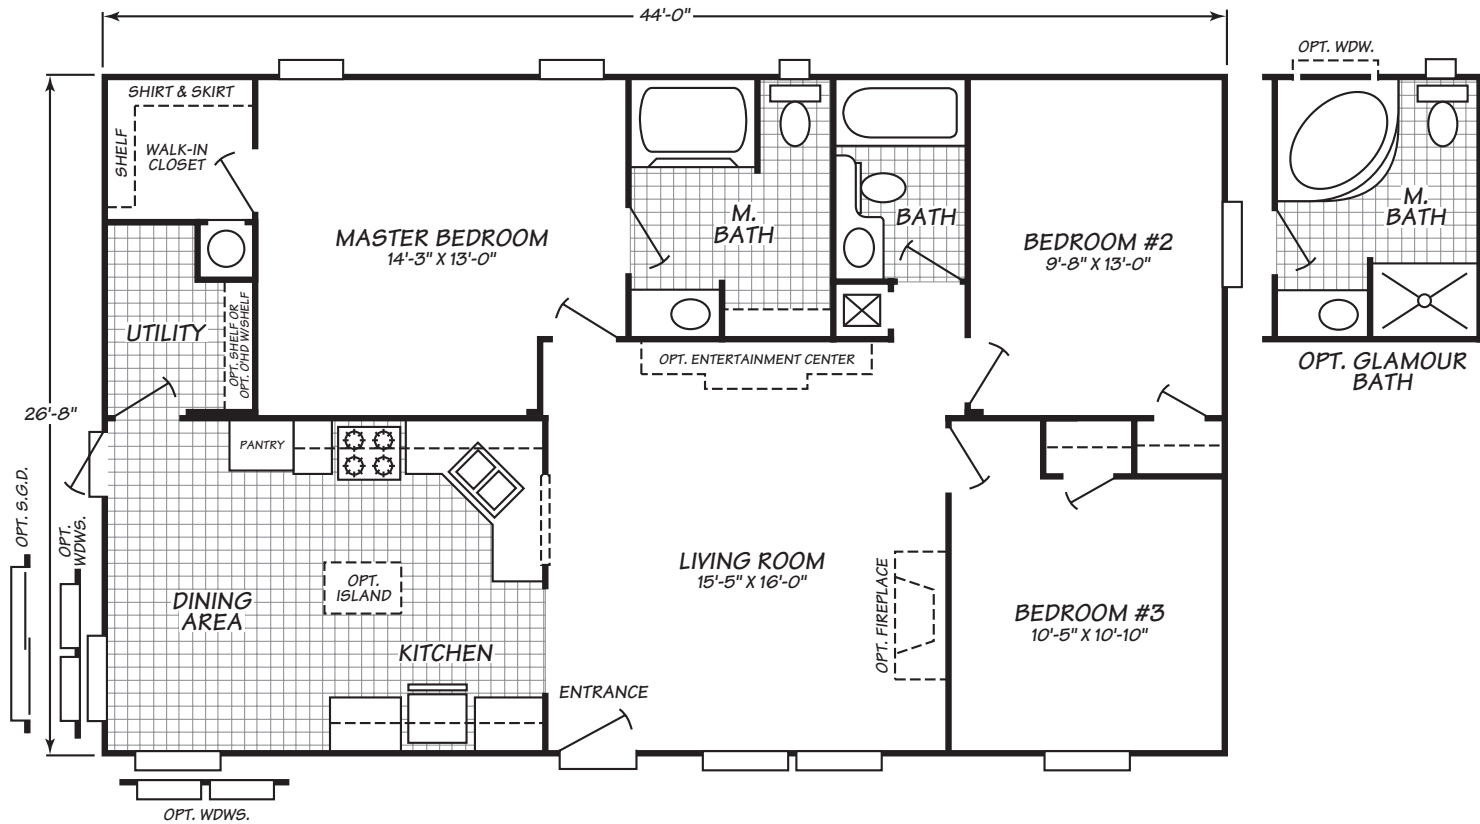

ROSENBERG FACTORY OUTLET
 2001 FIRST STREET
 ROSENBERG, TX 77471
 CONTACT A FRIENDLY HOUSING CONSULTANT
 1-800-818-2210

Woodland Park Series Model 4443W

3 Bedrooms • 2 Baths • 1,173 Square Feet

Windows shown reflect standard aluminum windows. Selection of optional thermal pane (vinyl) windows may affect the size and number of windows.

Fleetwood Homes reserves the right to change colors, prices, specifications, models, dimensions and materials without notice. Rendering and diagrams are meant to be representative and, in keeping with Fleetwood's policy of constant updating and improvement, may vary from the actual home. All dimensions are nominal and approximated. Square footage is measured from exterior wall to exterior wall, and is an approximate figure. Length indicated in floorplans is floor length only. The length of the hitch is not included. (Add four feet to arrive at transportable length.) Ask your retailer for specifics. PRICES AND SPECIFICATIONS SUBJECT TO CHANGE WITHOUT NOTICE OR OBLIGATION.