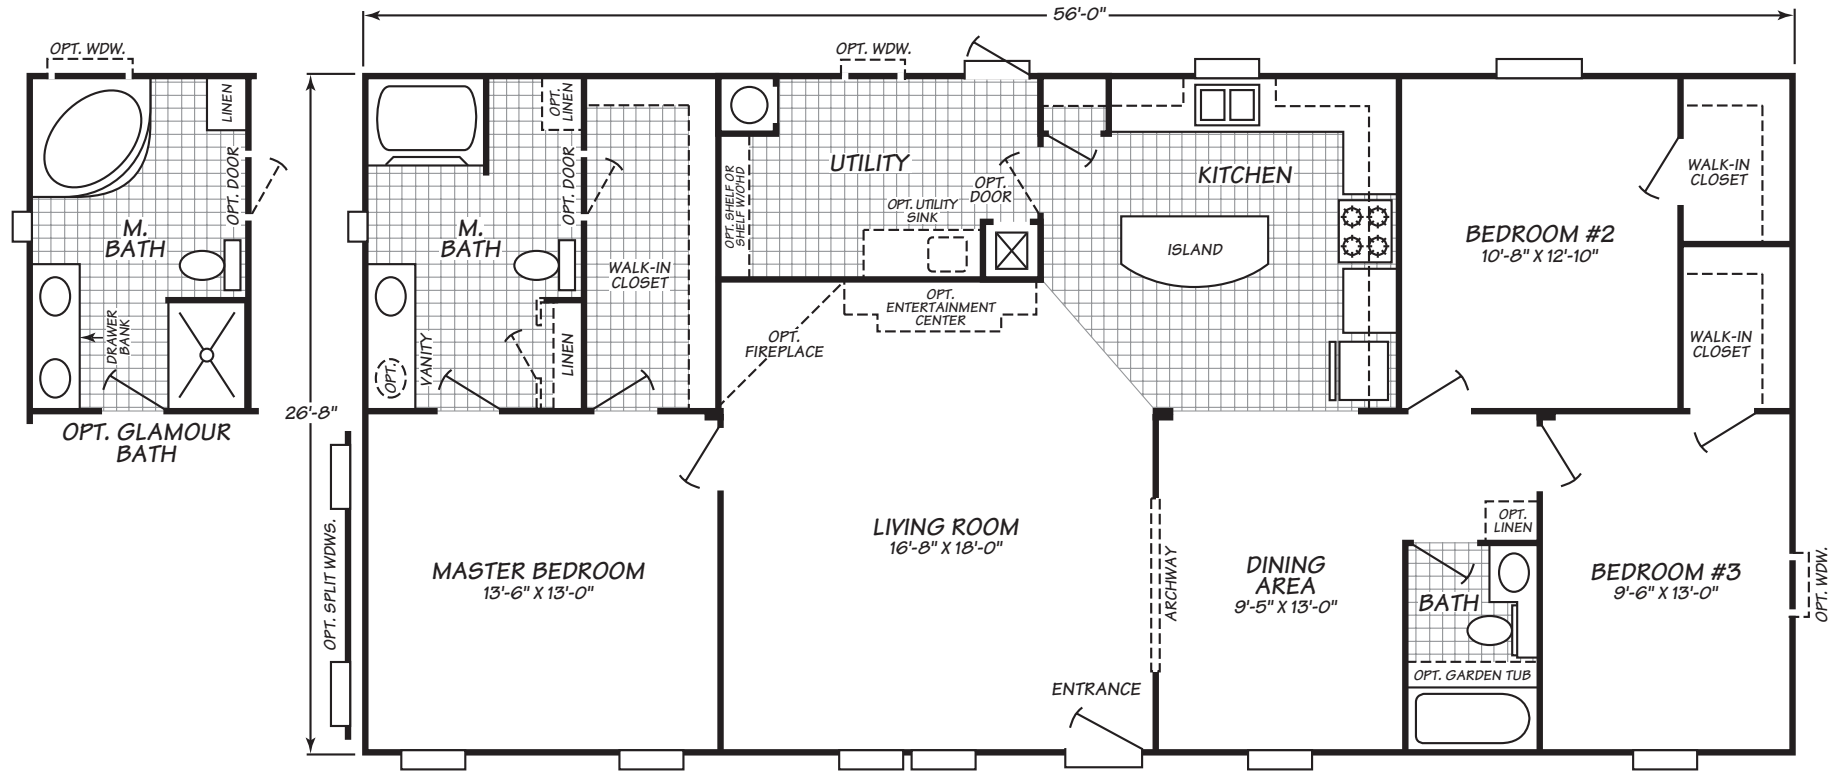

ROSENBERG FACTORY OUTLET

2001 FIRST STREET

ROSENBERG, TX 77471

CONTACT A FRIENDLY HOUSING CONSULTANT

1-800-818-2210

Woodland Park Series Model 4563P

3 Bedrooms • 2 Baths • 1,492 Square Feet

Windows shown reflect standard aluminum windows. Selection of optional thermal pane (vinyl) windows may affect the size and number of windows.

Fleetwood Homes reserves the right to change colors, prices, specifications, models, dimensions and materials without notice. Rendering and diagrams are meant to be representative and, in keeping with Fleetwood's policy of constant updating and improvement, may vary from the actual home. All dimensions are nominal and approximated. Square footage is measured from exterior wall to exterior wall, and is an approximate figure. Length indicated in floorplans is floor length only. The length of the hitch is not included. (Add four feet to arrive at transportable length.) Ask your retailer for specifics. PRICES AND SPECIFICATIONS SUBJECT TO CHANGE WITHOUT NOTICE OR OBLIGATION.