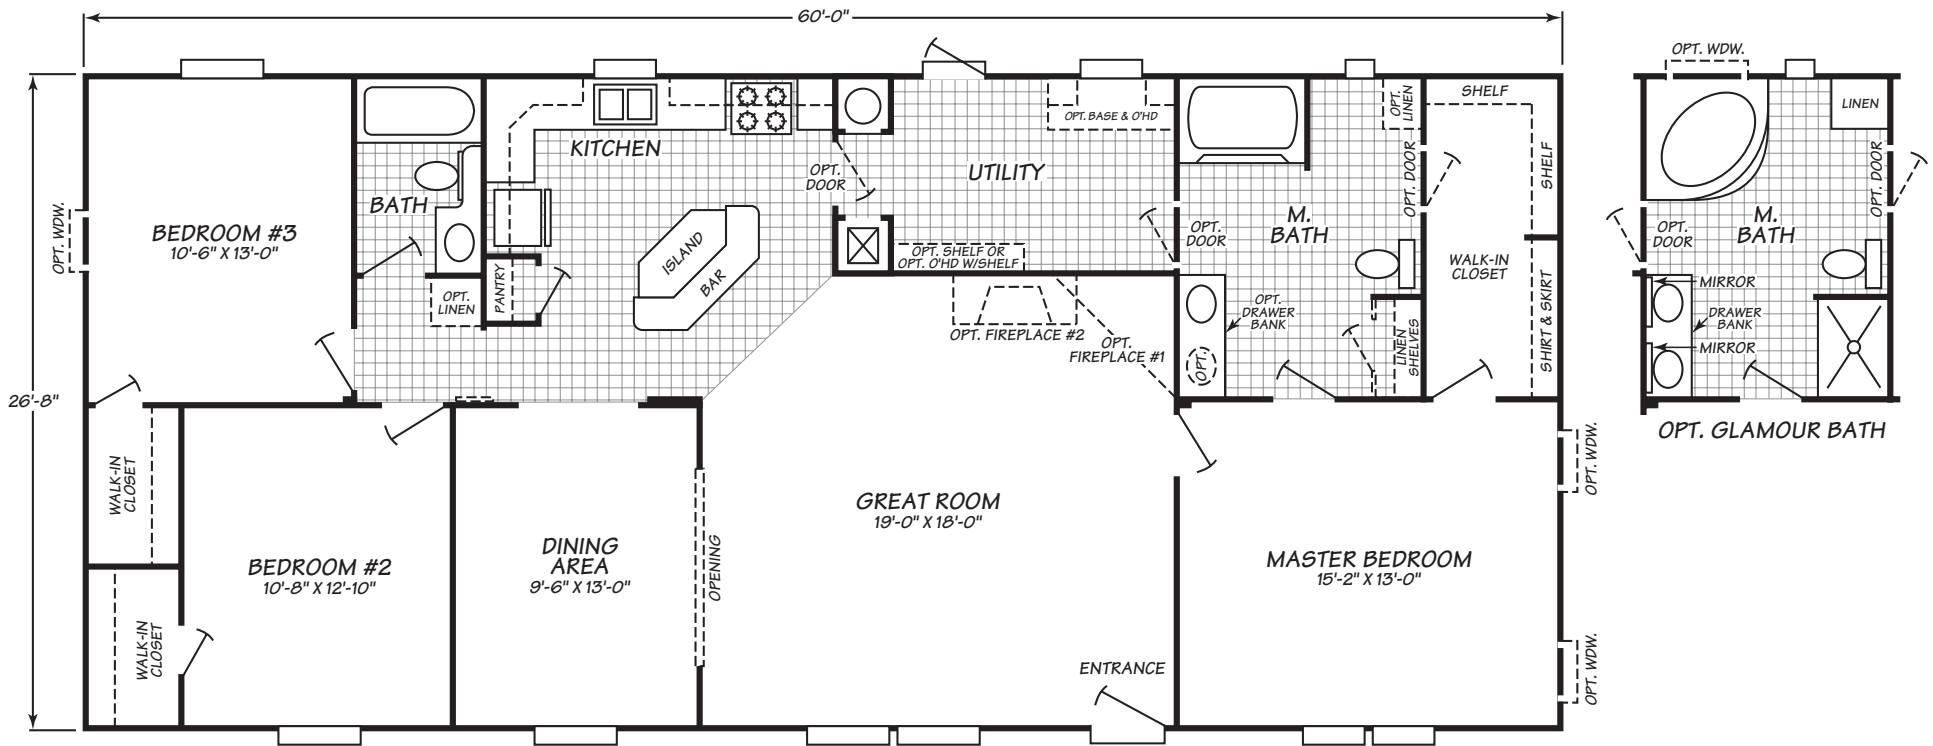

ROSENBERG FACTORY OUTLET
 2001 FIRST STREET
 ROSENBERG, TX 77471
 CONTACT A FRIENDLY HOUSING CONSULTANT
 1-800-818-2210

Woodland Park Series Model 4603W

3 Bedrooms • 2 Baths • 1,599 Square Feet

Windows shown reflect standard aluminum windows. Selection of optional thermal pane (vinyl) windows may affect the size and number of windows.

Fleetwood Homes reserves the right to change colors, prices, specifications, models, dimensions and materials without notice. Rendering and diagrams are meant to be representative and, in keeping with Fleetwood's policy of constant updating and improvement, may vary from the actual home. All dimensions are nominal and approximated. Square footage is measured from exterior wall to exterior wall, and is an approximate figure. Length indicated in floorplans is floor length only. The length of the hitch is not included. (Add four feet to arrive at transportable length.) Ask your retailer for specifics. PRICES AND SPECIFICATIONS SUBJECT TO CHANGE WITHOUT NOTICE OR OBLIGATION.