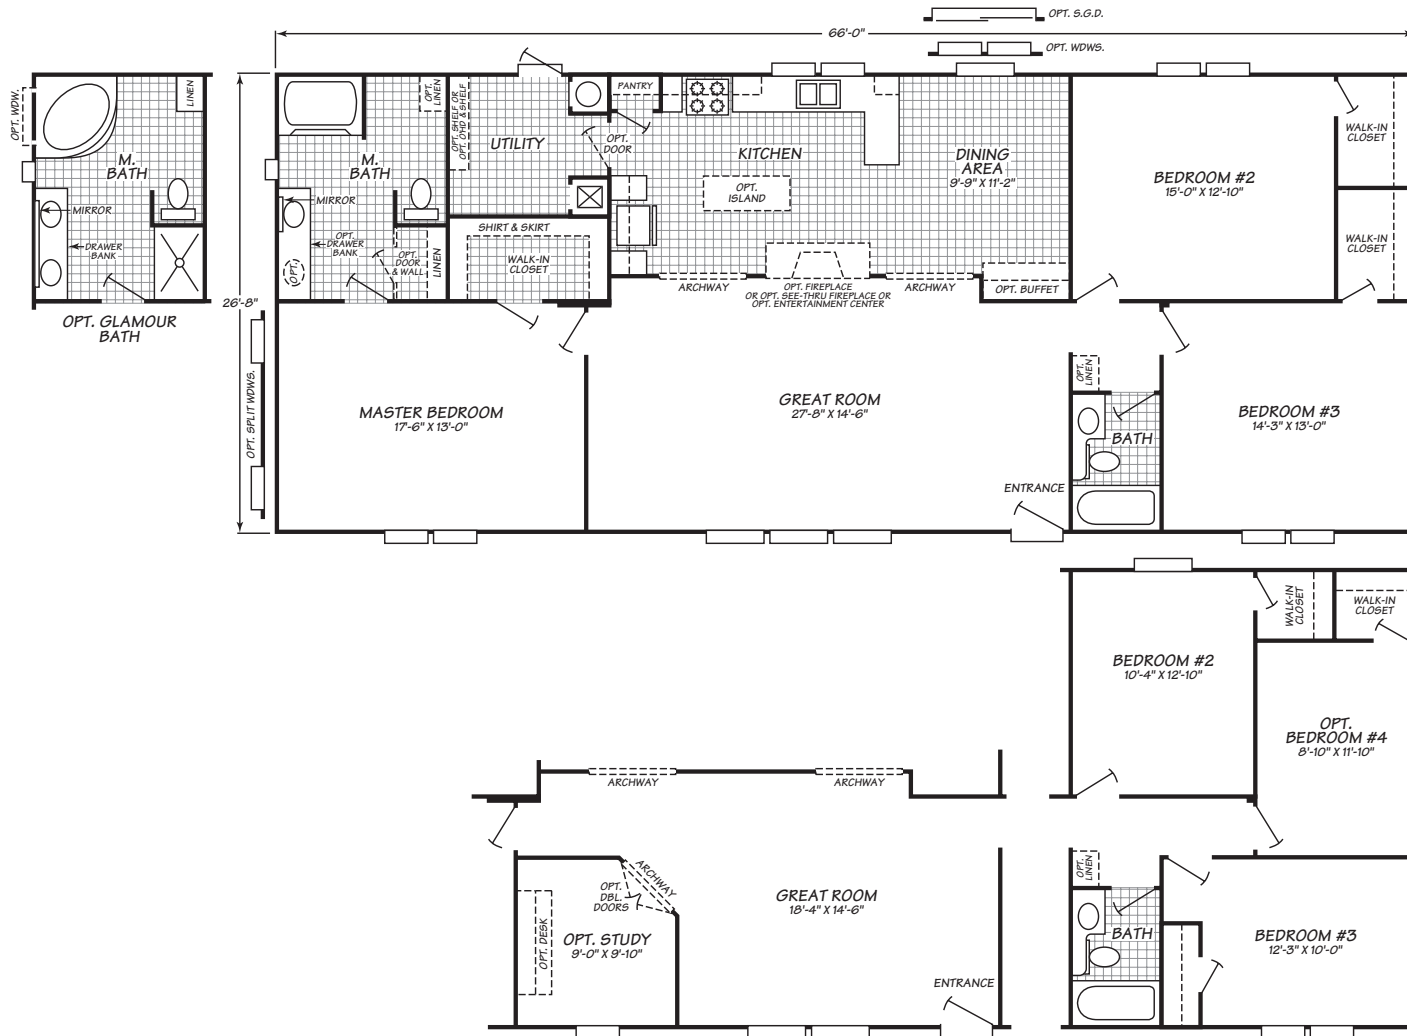

ROSENBERG FACTORY OUTLET

2001 FIRST STREET
ROSENBERG, TX 77471

CONTACT A FRIENDLY HOUSING CONSULTANT
1-800-818-2210

Woodland Park Series Model 4663W

3 Bedrooms • 2 Baths • 1,759 Square Feet

Windows shown reflect standard aluminum windows. Selection of optional thermal pane (vinyl) windows may affect the size and number of windows.

Fleetwood Homes reserves the right to change colors, prices, specifications, models, dimensions and materials without notice. Rendering and diagrams are meant to be representative and, in keeping with Fleetwood's policy of constant updating and improvement, may vary from the actual home. All dimensions are nominal and approximated. Square footage is measured from exterior wall to exterior wall, and is an approximate figure. Length indicated in floorplans is floor length only. The length of the hitch is not included. (Add four feet to arrive at transportable length.) Ask your retailer for specifics. PRICES AND SPECIFICATIONS SUBJECT TO CHANGE WITHOUT NOTICE OR OBLIGATION.