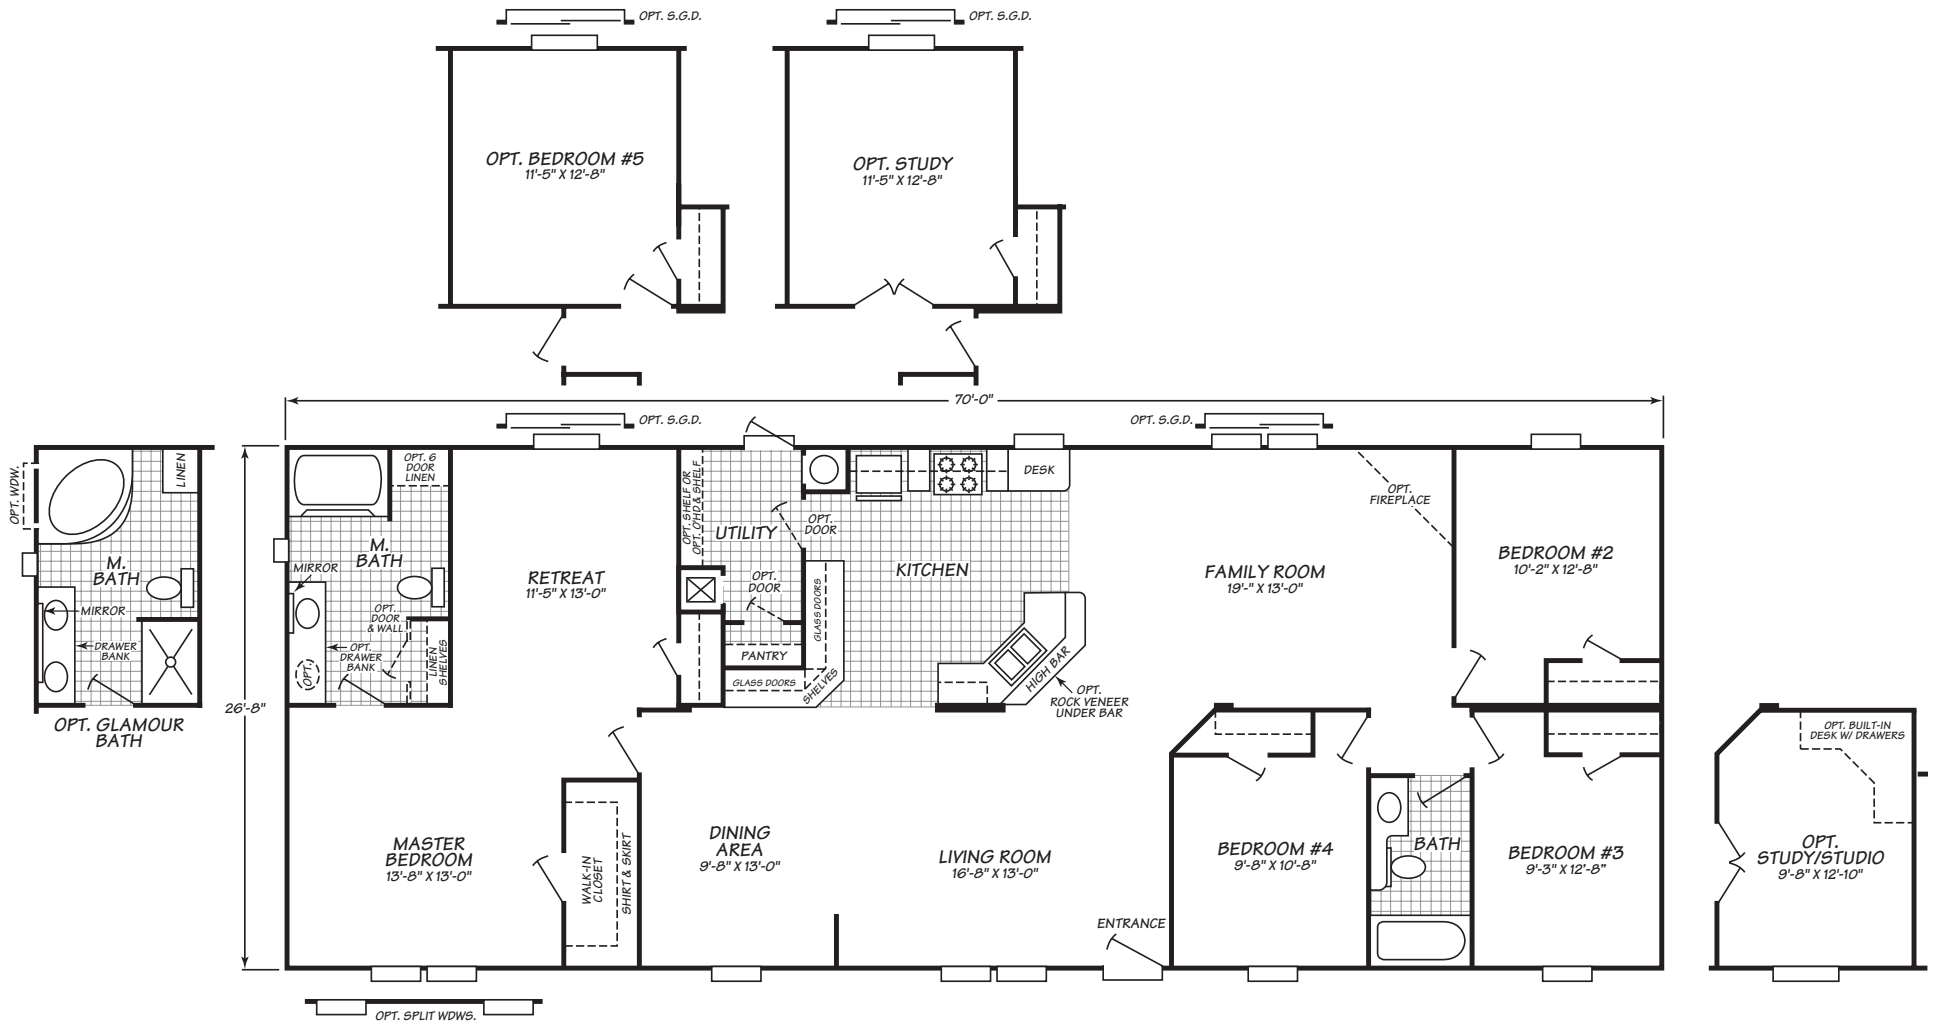

# Woodland Park Series Model 4704W

4 Bedrooms • 2 Baths • 1,866 Square Feet

Windows shown reflect standard aluminum windows. Selection of optional thermal pane (vinyl) windows may affect the size and number of windows.

Fleetwood Homes reserves the right to change colors, prices, specifications, models, dimensions and materials without notice. Rendering and diagrams are meant to be representative and, in keeping with Fleetwood's policy of constant updating and improvement, may vary from the actual home. All dimensions are nominal and approximated. Square footage is measured from exterior wall to exterior wall, and is an approximate figure. Length indicated in floorplans is floor length only. The length of the hitch is not included. (Add four feet to arrive at transportable length.) Ask your retailer for specifics. PRICES AND SPECIFICATIONS SUBJECT TO CHANGE WITHOUT NOTICE OR OBLIGATION.